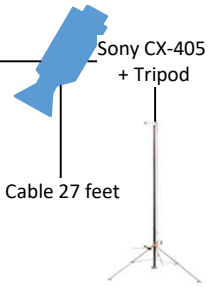

Sony CX-405
+ Tripod

HDMI Cable 27 feet
USB
Power 27 foot

Ubiquiti ER
Router
192.168.4.1
DHCP/DNS/
NTP
Gateway

Netgear
Nighthawk
192.168.3.1
Internet
Modem

Ubiquiti
Gigabeam
192.168.4.5
24v switch
powered